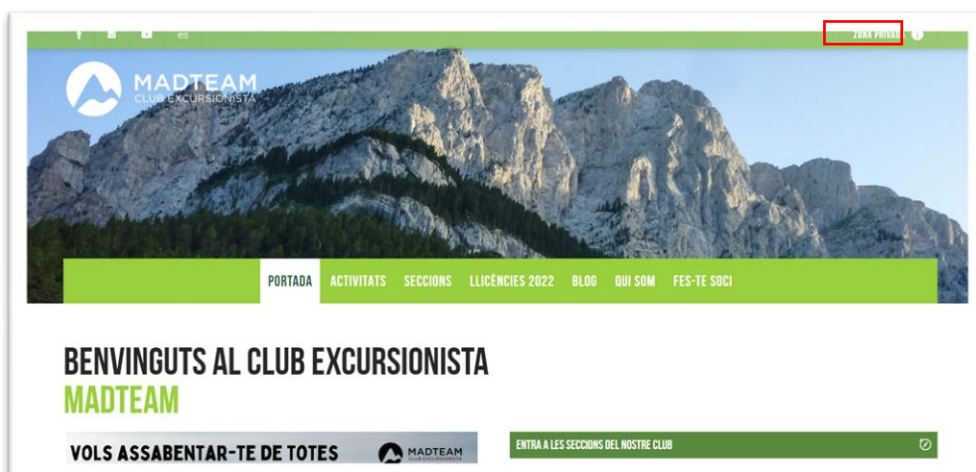

Arribaràs a la següent pàgina:

The screenshot shows the 'ÀREA PRIVADA' page of the Madteam website. At the top, there is a green header with the Madteam logo and 'ZONA PRIVADA'. The main heading is 'ÀREA PRIVADA'. Below it, a section titled 'NOU ACCÉS A L'ÀREA PRIVADA MADTEAM' explains that the system has changed and provides instructions on how to activate the private area. It includes a red-bordered button labeled 'Activar Àrea Privada' and a blue-bordered button labeled 'Accés Àrea Privada Madteam'. A section titled '100 CIMS' provides information about the registration process and a link to 'Cims'.